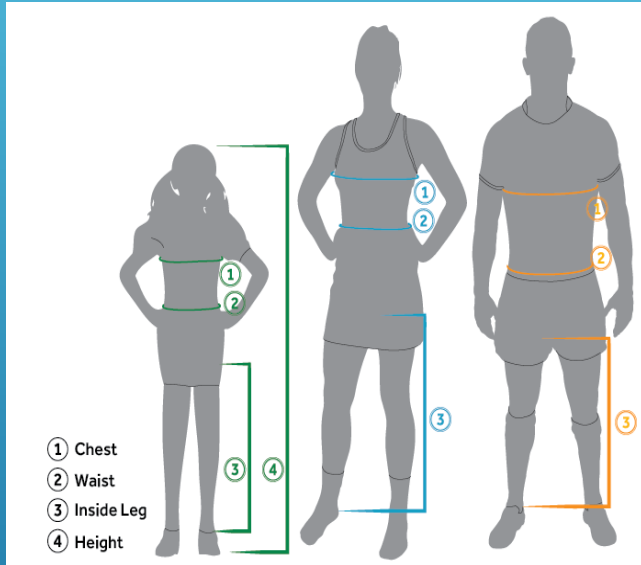

Mini u5-u12 (inches)

Jersey	Chest	Waist
3-4	23"	21"
5-6	25"	23"
7-8	27"	25"
9-10	29"	27"
11-12	31"	29"
13-14	33"	31"

Shorts	Waist	Inside Leg
3-4	22"	16.5"
5-6	23"	19.5"
7-8	24"	21.6"
9-10	25"	24"
11-12	26"	26.4"
13-14	27"	28.4"

Boys Youth u13-u19 (inches)

Jersey	Chest	Waist
XXS	34"	29"
XS	36"	31"
S	38"	32"
M	40"	34"
L	42"	36"

Shorts	Waist	Inside Leg
XXS	28"	30"
XS	30"	30"
S	32"	30"
M	34"	30"
L	42"	30"

Girls Youth u14-u19 (inches)

Jersey	Chest	Waist
6	30"	26"
8	32"	28"
10	34"	30"
12	36"	32"
14	38"	34"
16	40"	36"

Shorts	Waist	Inside Leg
6	24"	28"
8	26"	28"
10	28"	28"
12	30"	28"
14	32"	28"
16	34"	28"

SOCKS

Sock Size	UK	US
XXS	9-12	12.5-13
XS	12-2	13.5-2.5
S	2-6	3-7
M	7-11	7.5-10
L	12-14	10.5 +