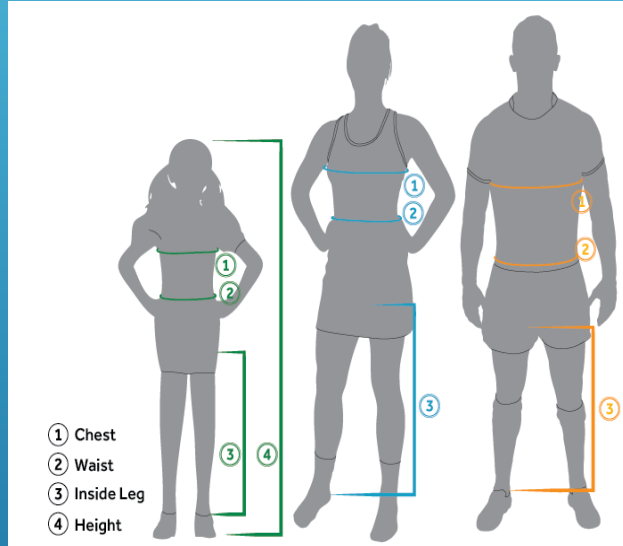

Mini u5-u12 (inches)

Jersey	Chest	Waist
3-4	23"	21"
5-6	25"	23"
7-8	27"	25"
9-10	29"	27"
11-12	31"	29"
13-14	33"	31"

Shorts	Waist	Inside Leg
3-4	22"	16.5"
5-6	23"	19.5"
7-8	24"	21.6"
9-10	25"	24"
11-12	26"	26.4"
13-14	27"	28.4"

Boys Youth u13-u19 (inches)

Jersey	Chest	Waist
XXS	34"	29"
XS	36"	31"
S	38"	32"
M	40"	34"
L	42"	36"

Shorts	Waist	Inside Leg
XXS	28"	30"
XS	30"	30"
S	32"	30"
M	34"	30"
L	42"	30"

Girls Youth u14-u19 (inches)

Jersey	Chest	Waist
6	30"	26"
8	32"	28"
10	34"	30"
12	36"	32"
14	38"	34"
16	40"	36"

Shorts	Waist	Inside Leg
6	24"	28"
8	26"	28"
10	28"	28"
12	30"	28"
14	32"	28"
16	34"	28"

SOCKS

Sock Size	UK	US
XXS	9-12	12.5-13
XS	12-2	13.5-2.5
S	2-6	3-7
M	7-11	7.5-10
L	12-14	10.5 +