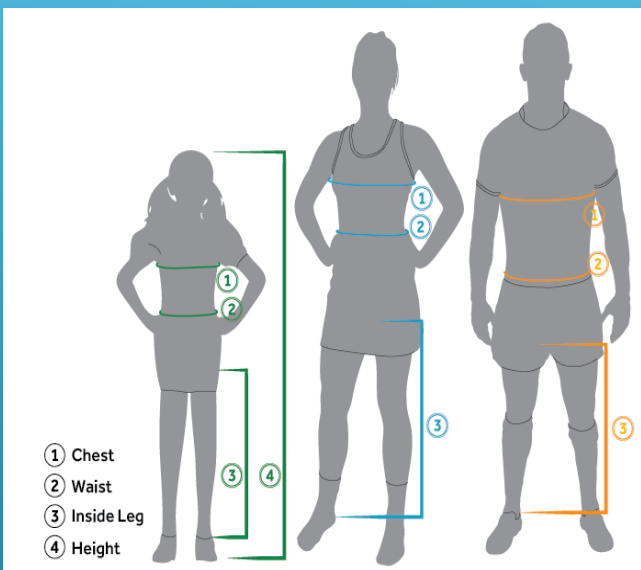

Mini u5-u12 (inches)

Jersey	Chest	Waist
3-4	23"	21"
5-6	25"	23"
7-8	27"	25"
9-10	29"	27"
11-12	31"	29"
13-14	33"	31"

Shorts	Waist	Inside Leg
3-4	22"	16.5"
5-6	23"	19.5"
7-8	24"	21.6"
9-10	25"	24"
11-12	26"	26.4"
13-14	27"	28.4"

Boys Youth u13-u19 (inches)

Jersey	Chest	Waist
XXS	34"	29"
XS	36"	31"
S	38"	32"
M	40"	34"
L	42"	36"

Shorts	Waist	Inside Leg
XXS	28"	30"
XS	30"	30"
S	32"	30"
M	34"	30"
L	42"	30"

Girls Youth u14-u19 (inches)

Jersey	Chest	Waist
6	30"	26"
8	32"	28"
10	34"	30"
12	36"	32"
14	38"	34"
16	40"	36"

Shorts	Waist	Inside Leg
6	24"	28"
8	26"	28"
10	28"	28"
12	30"	28"
14	32"	28"
16	34"	28"

SOCKS

Sock Size	UK	US
XXS	9-12	12.5-13
XS	12-2	13.5-2.5
S	2-6	3-7
M	7-11	7.5-10
L	12-14	10.5 +